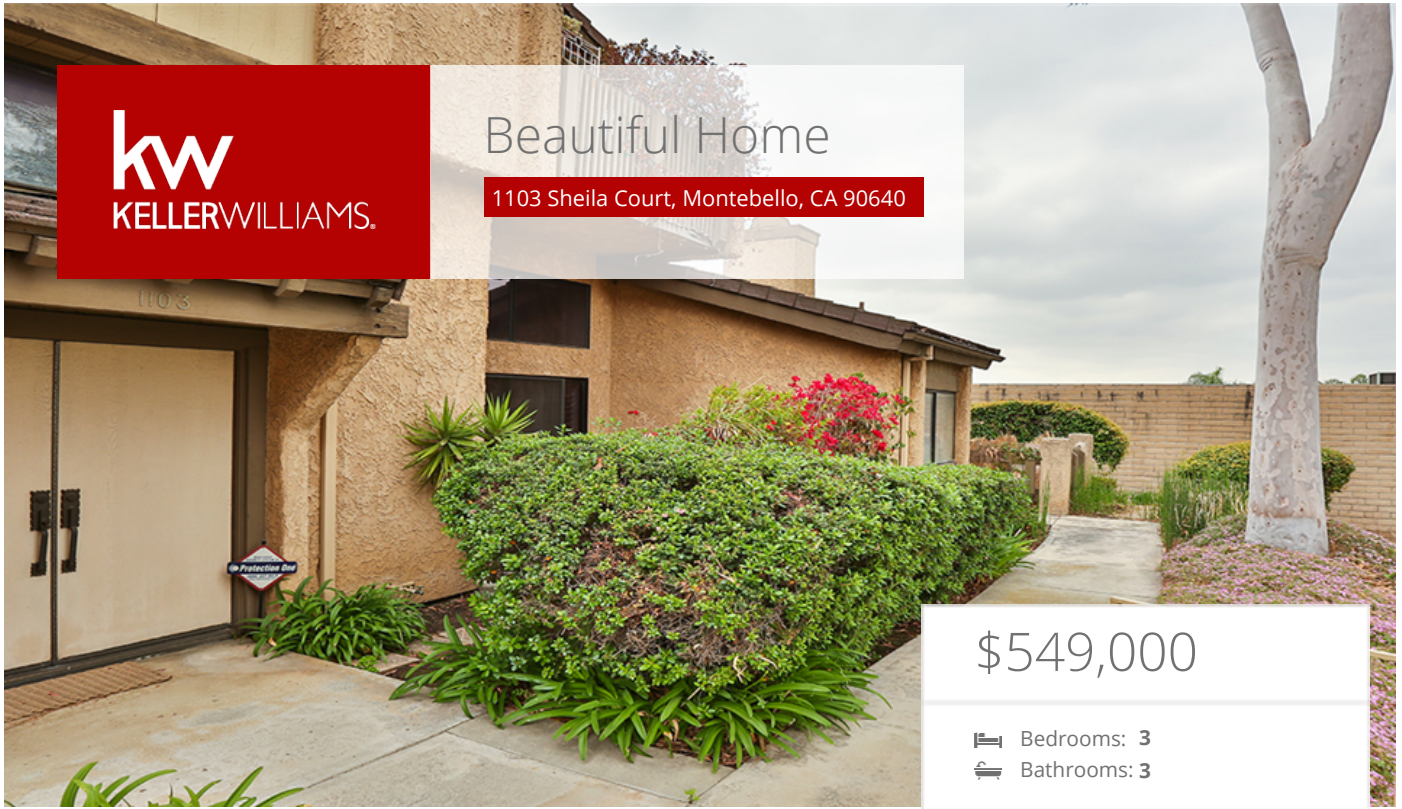

Beautiful Home

1103 Sheila Court, Montebello, CA 90640

\$549,000

- 🛏 Bedrooms: 3
- 🚿 Bathrooms: 3

EXTRAS:

- Balcony
- Central Air
- Fireplace
- Living Space: 1,921 sq ft
- Lot Size: 958 sq ft

Property Description