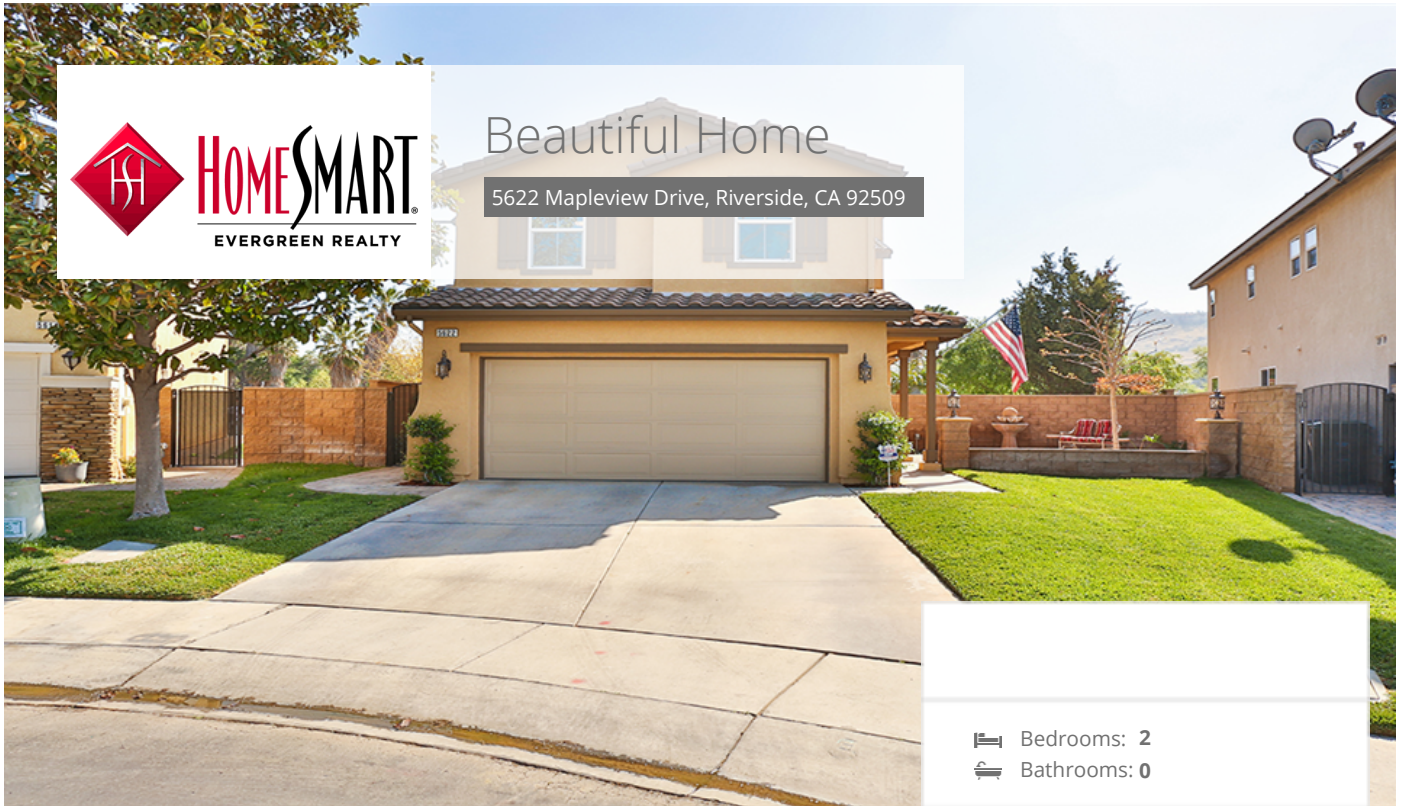

Beautiful Home

5622 Maplevue Drive, Riverside, CA 92509

- 🛏 Bedrooms: 2
- 🚿 Bathrooms: 0

EXTRAS:

- Living Space: 1,530 sq ft
- Lot Size: 4,791 sq ft

Property Description

There are no remarks available.

Brenda Gonzalez
CalBRE Lic.#01436455