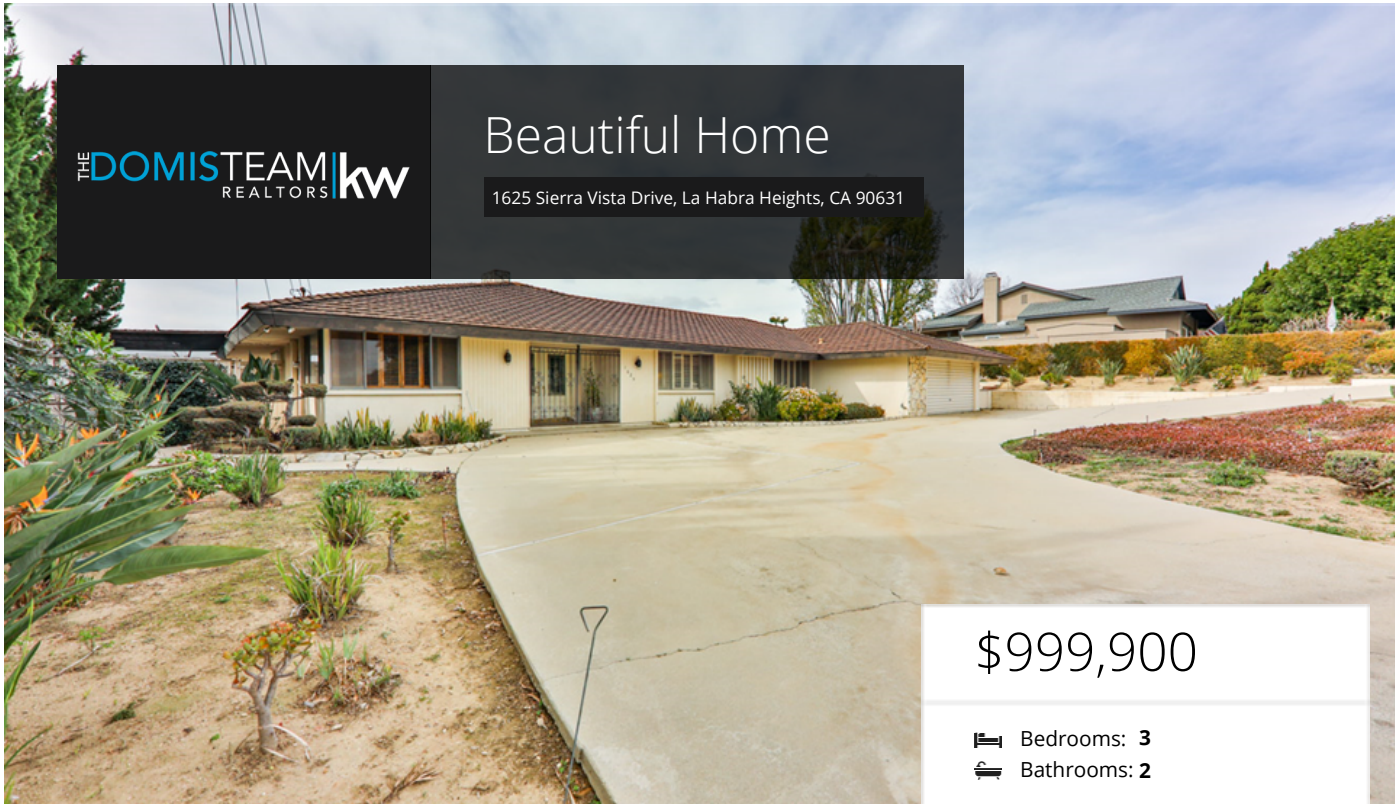

THE **DOMISTEAM**  
REALTORS **kw**

## Beautiful Home

1625 Sierra Vista Drive, La Habra Heights, CA 90631

**\$999,900**

🛏 Bedrooms: **3**  
🚿 Bathrooms: **2**

**EXTRAS:**

- Living Space: 2,307 sq ft
- Lot Size: 21,945 sq ft