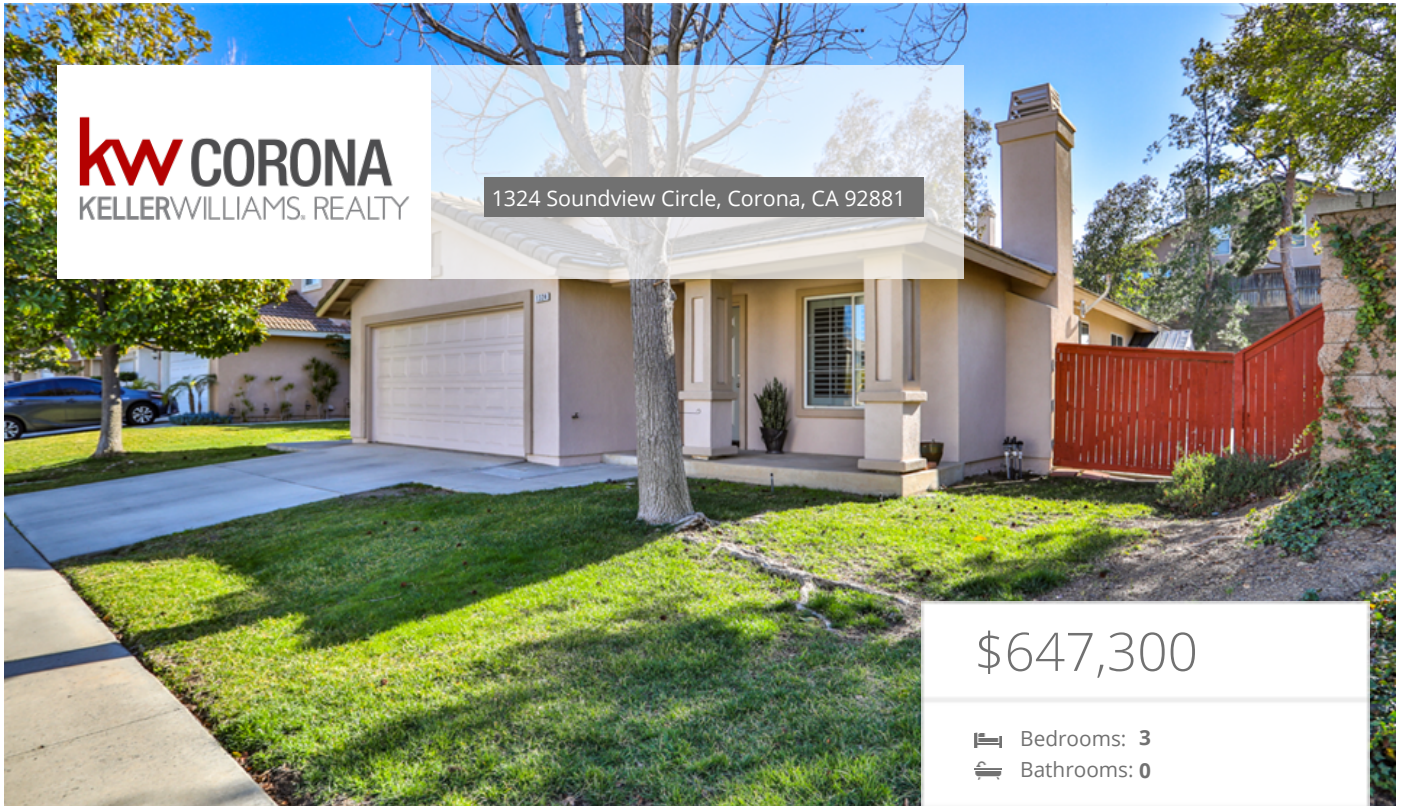

kw CORONA
KELLERWILLIAMS. REALTY

1324 Soundview Circle, Corona, CA 92881

\$647,300

🛏 Bedrooms: 3
🚿 Bathrooms: 0

EXTRAS:

- Living Space: 1,348 sq ft
- Lot Size: 6,534 sq ft

Property Description

There are no remarks available.