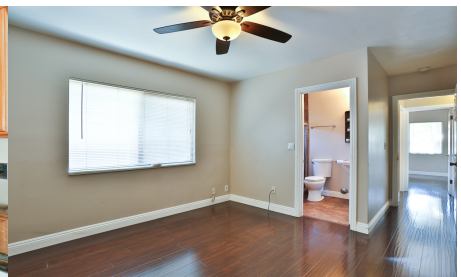

MORE ON:

www.kw.com