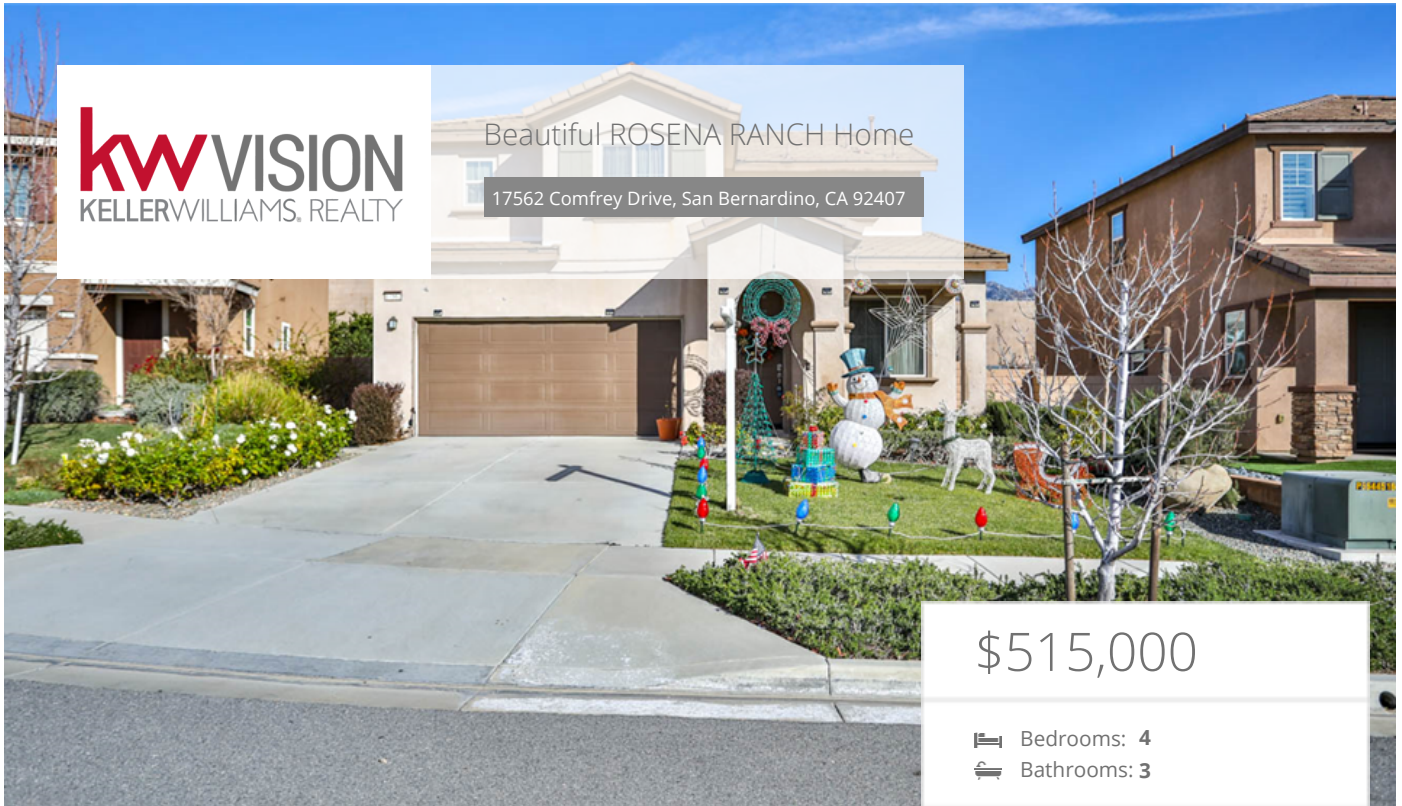

Beautiful ROSENA RANCH Home

17562 Comfrey Drive, San Bernardino, CA 92407

\$515,000

- 🛏 Bedrooms: 4
- 🚿 Bathrooms: 3

EXTRAS:

- Living Space: 2,331 sq ft
- Lot Size: 4,051 sq ft

Property Description

Welcome to this 4 bedroom, 3 bath beauty in the highly desirable community of Rosena Ranch. This floor plan allows for separate living room, family room, dining room, and one bedroom and full bath downstairs! The spacious kitchen features light granite countertop in perfect contrast to the cabinets and black appliances. It also offers plenty of storage and counter space. Another feature we love about this home is the natural light provided throughout. As you make your way upstairs you will find the master retreat, 2 additional bedrooms, laundry room, and guest bathroom. The master retreat boasts a large soak tub, stand alone shower, dual vanities, walk-in closet, and sitting area. The possibilities are endless for the sitting area, it can be a nursery, office, workout room, you name it! The back yard is quaint and perfect to enjoy our beautiful California weather.