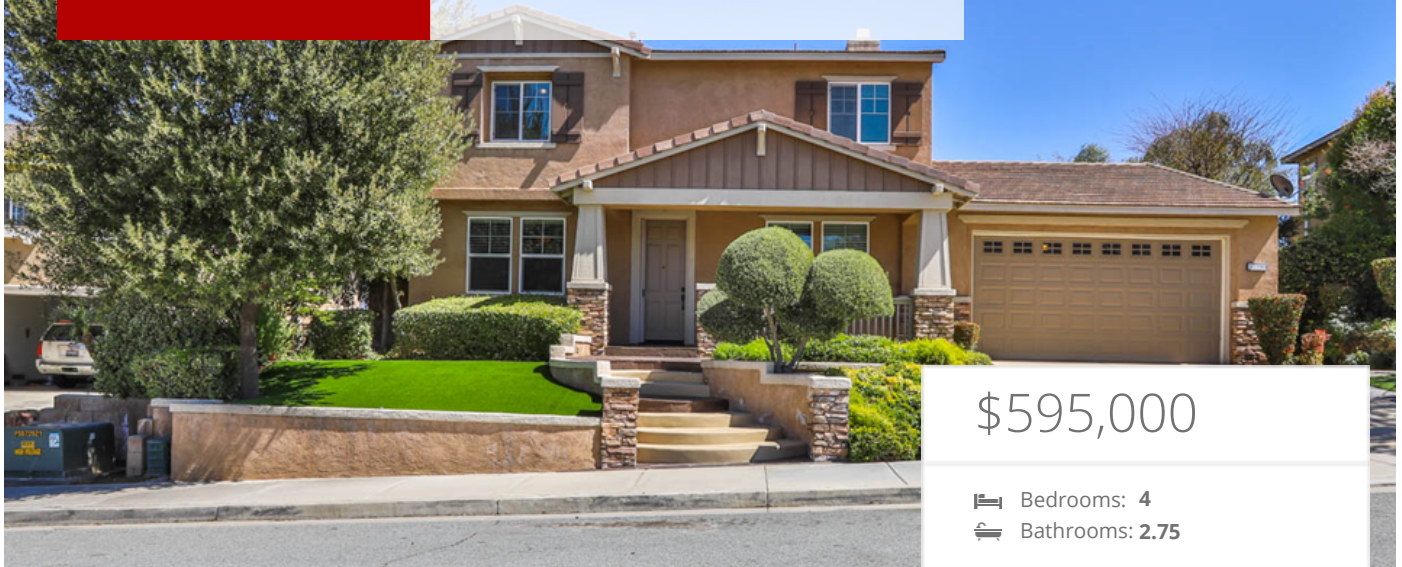

Luxury Estate home - view of Golf Course

35590 Byron Trail, Beaumont, CA 92223

\$595,000

🛏 Bedrooms: 4
🚿 Bathrooms: 2.75

EXTRAS:

- Living Space: 3,065 sq ft
- Lot Size: 8,276 sq ft

Property Description

Located in Fairway Canyon, PGA Golf, Eagle Crest Community, this beautiful home will WOW you! The front and back landscape and hardscape is have a LUXURIOUS feel with a stunning view of the golf course. The interior is CLEAN, featuring window covering, a gourmet kitchen with granite countertops. Formal Living/Dining Room, Wine/Coffee Bar, Family Room with fireplace. One bedroom downstairs. This is AN ENTERTAINERS DREAM! Surround sound downstairs & in Master Bedroom Tech loft office upstairs with built in desk & amazing views. Master suite features beautiful view with spa tub & oversized walk-closet with organizers. 3 Car Tandem Garage. Be sure to watch the visual tour which will upload today.