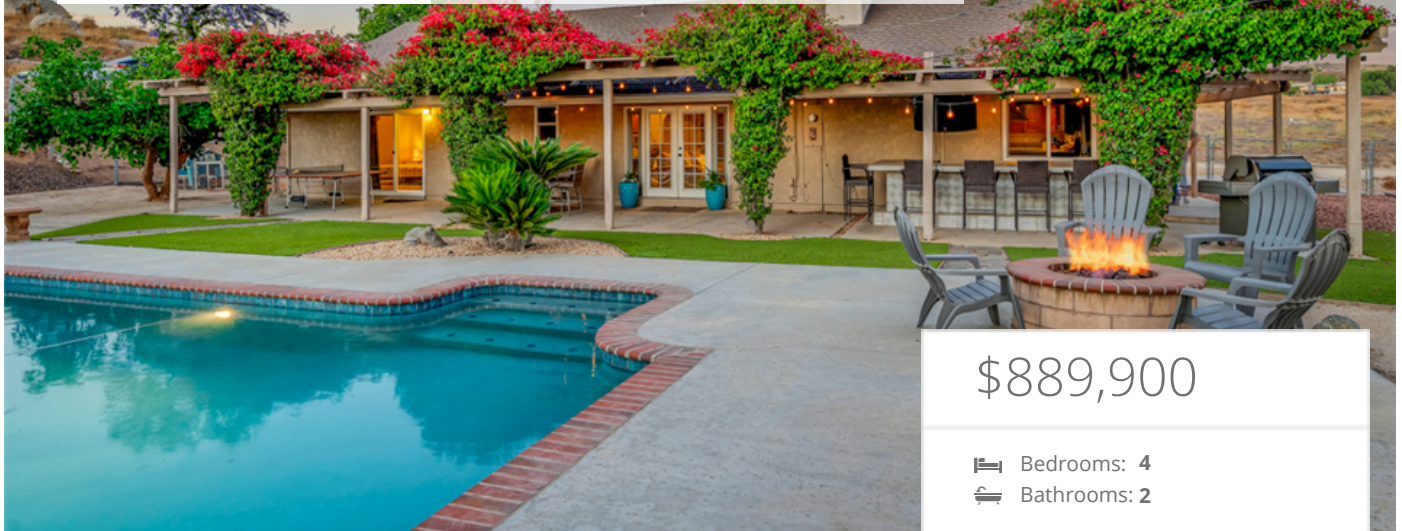

VISMAR REAL ESTATE

Riverside Retreat

8015 Gopher Gulch Road, Riverside, CA 92506

\$889,900

🛏 Bedrooms: 4
🚿 Bathrooms: 2

Property Description

Welcome to your dream home in the city of Riverside! Situated at the end of a peaceful block, this exceptional property provides unparalleled privacy and stunning views on a sprawling 33,000+ square foot lot. This beautiful residence features 4 spacious bedrooms and 2 bathrooms, offering ample room for family and guests. Step inside to discover an inviting open floorplan, ideal for modern living and entertaining. The upgraded kitchen is a chef's delight, boasting stainless steel appliances, sleek countertops, and abundant storage. It seamlessly opens to the family room, which features gorgeous, beamed ceilings and a dual-sided fireplace that also warms the elegant living room. The living room is flooded with natural light and includes double doors leading to the backyard. The primary bedroom is a true retreat, generous in size and featuring double closets, dual sinks, and an ensuite bath. Large sliding doors from the primary suite open to the stunning backyard, an entertainer's paradise. The outdoor space is simply spectacular, complete with a sparkling pool, spa, outdoor bar with mini fridge, a spacious patio cover, and RV parking. The artificial turf provides a low-maintenance lawn, and the stunning views offer endless sunsets that will take your breath away. This home is a rare find, combining luxury, comfort, and privacy in a beautiful Riverside setting. Don't miss the opportunity to make it yours!

EXTRAS:

- Central Air
- Fireplace
- Granite Counters
- Living Space: 1,998 sq ft
- Lot Size: 33,977 sq ft

Sonia Vasquez

DRE #01836081

📞 310-968-0877

Minerva Vasquez

DRE #02000551

📞 310-844-3540