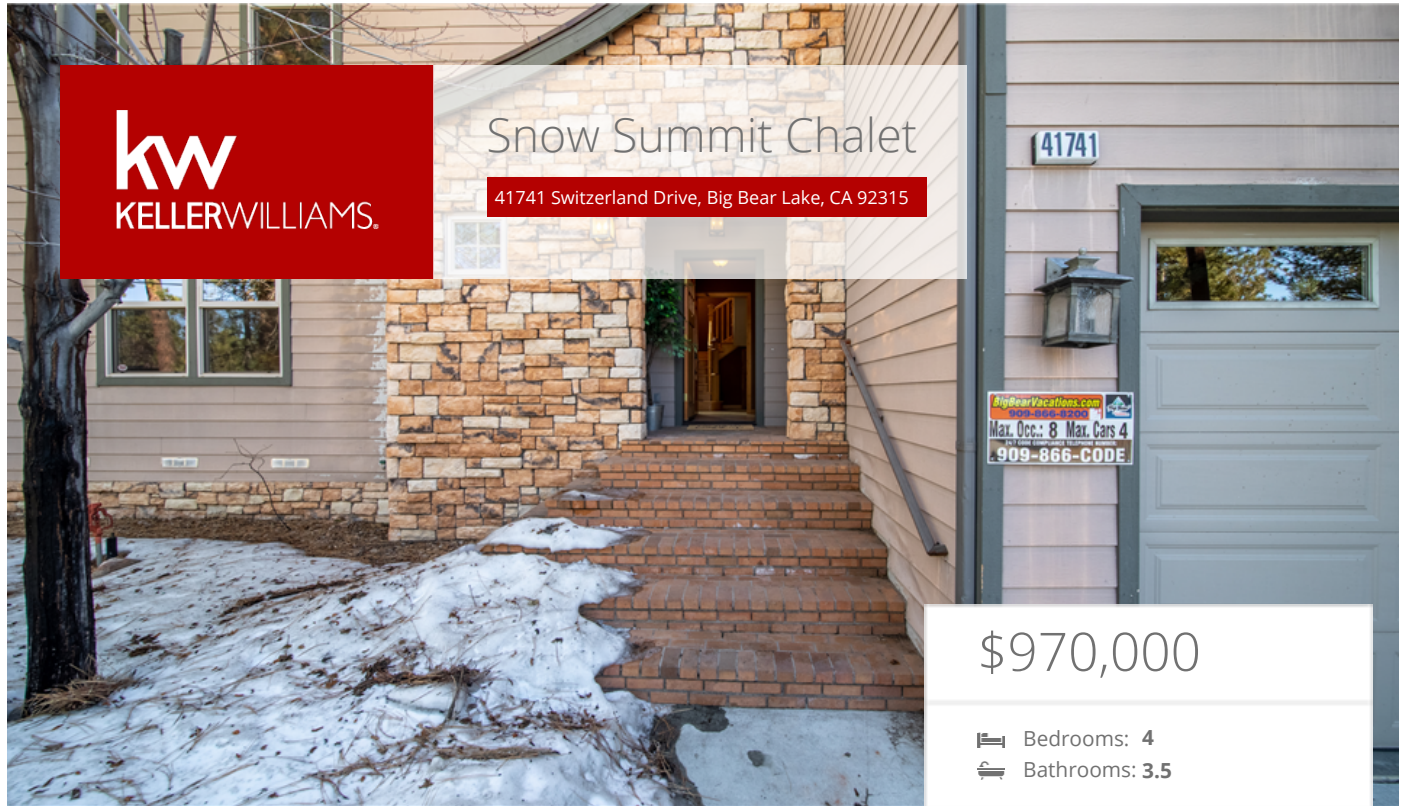

Snow Summit Chalet

41741 Switzerland Drive, Big Bear Lake, CA 92315

\$970,000

🛏 Bedrooms: 4
🚿 Bathrooms: 3.5

EXTRAS:

- Balcony
- Central Air
- Fireplace
- Living Space: 2,482 sq ft
- Lot Size: 8,363 sq ft

Property Description

This one of a kind luxury home is located at the base of Snow Summit, with ski slope views, and resort access from the back yard gate. This home checks all of the boxes for snow skiers & snowboarders, and is also a great location for hiking and mountain biking at the Snow Summit bike park. Excellent vacation rental property. Just walk out the back door and you'll be at the slopes. The furnishings are negotiable with all that's needed for a great mountain home! Enjoy the open floor plan with a great room with knotty pine vaulted ceilings. This home is light and bright with a wall of windows that faces the slopes. Wood burning fireplace is perfect for warming up and snuggling after a day of fun on the slopes. Modern gourmet kitchen with granite countertops and stainless steel appliances. 2 master suites (one on each floor) one even has an amazing jetted tub for a soak after a day of skiing and the other has a gas fireplace. 2 additional guest bedrooms. Upper and lower decks provide views of the ski slopes and fresh mountain air. Newer jetted hot tub for relaxing under the stars. Just a short drive to Big Bear Lake, Village, Markets and Restaurants. 2 car attached garage. The R3 (residential multi family or single family) lot next door is listed with first right of refusal to the buyer of home.