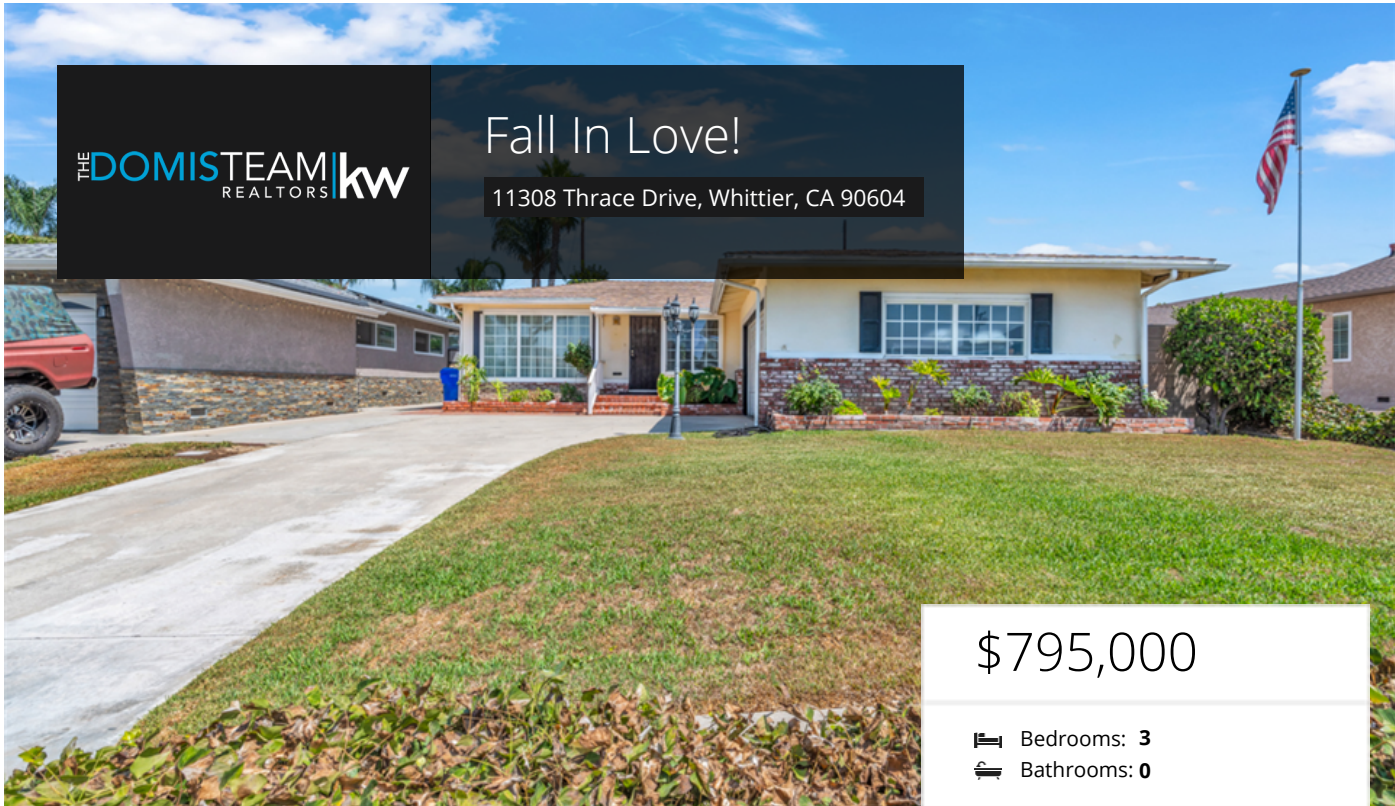

THE **DOMISTEAM** REALTORS **kw**

Fall In Love!

11308 Thrace Drive, Whittier, CA 90604

\$795,000

🛏 Bedrooms: 3
🚿 Bathrooms: 0

EXTRAS:

- Living Space: 1,400 sq ft
- Lot Size: 7,019 sq ft

Property Description

Fall in love with this charming 3 bedroom home in the heart of Whittier! Features include: new carpet, new interior paint, central air conditioning and heat, spacious kitchen with gas appliances, oversized primary bedroom with fireplace retreat and attached two-car garage. The yard features a concrete covered patio and lush green grass. Plenty of room to entertain family and friends.