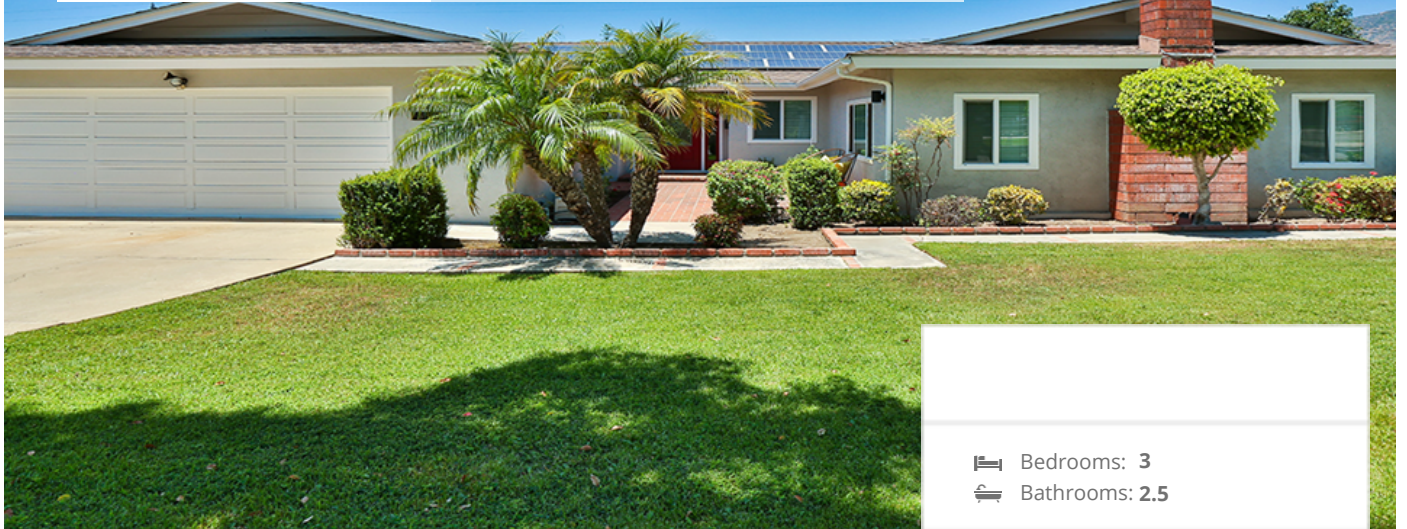

# Beautiful Home

543 Crestview Drive, Glendora, CA 91741

- 🛏 Bedrooms: 3
- 🚿 Bathrooms: 2.5

**EXTRAS:**

- Living Space: 2,204 sq ft
- Lot Size: 8,607 sq ft