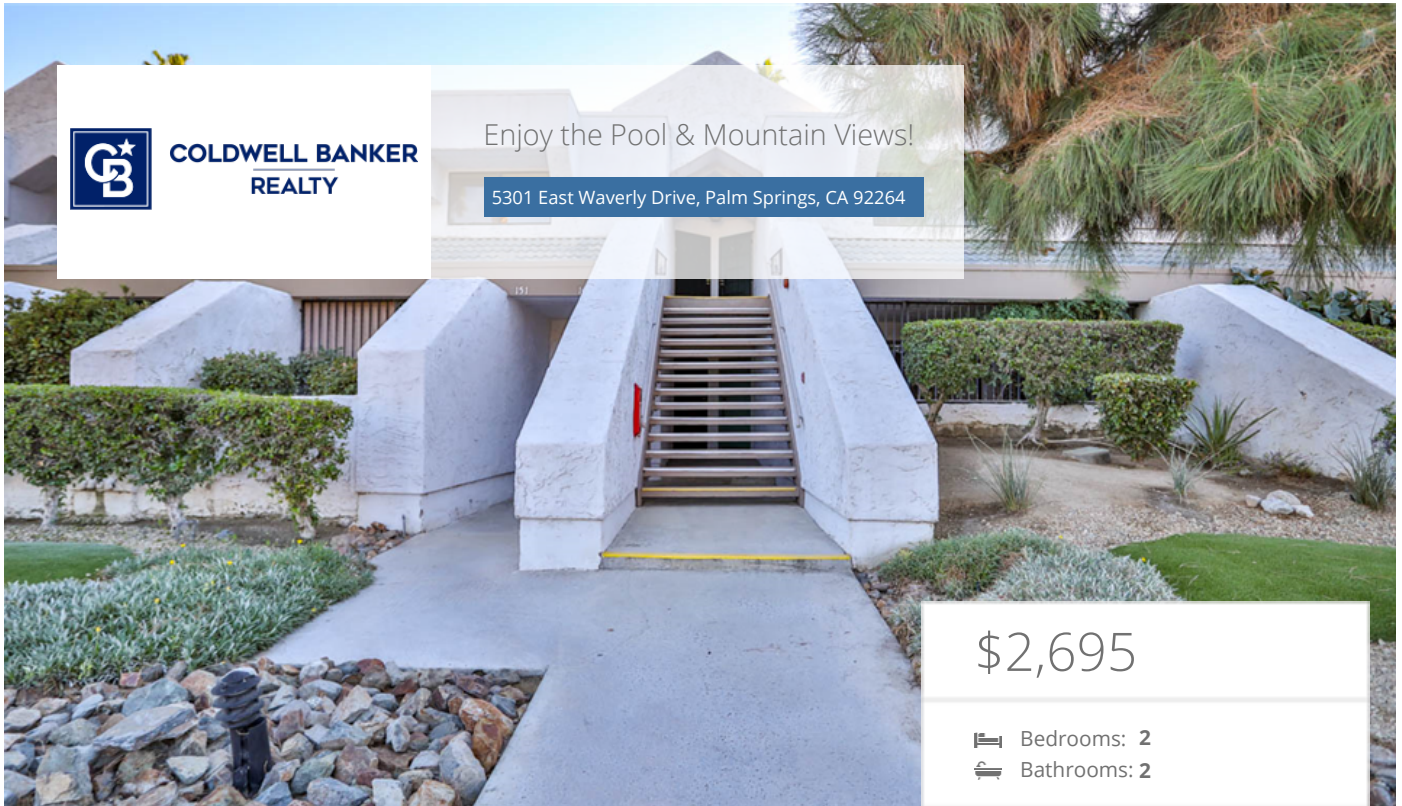

**COLDWELL BANKER
REALTY**

Enjoy the Pool & Mountain Views!

5301 East Waverly Drive, Palm Springs, CA 92264

\$2,695

🛏 Bedrooms: 2
🚿 Bathrooms: 2

EXTRAS:

- Living Space: 900 sq ft
- Lot Size: 871 sq ft

Property Description

This turnkey home can be yours, located at Palm Canyon Villas! This spacious upstairs condo is light and bright. Shows like a model. Spacious large living room with sofa bed and full bath. A cozy chef's kitchen with range, dishwasher and refrigerator plus dining area. Large primary suite with private en-suite bathroom and plenty of closet space. Laundry room includes a washer and dryer. Covered parking space is included. Palm Canyon Villas is beautifully landscaped and well located for shopping, transportation and golf. Tennis courts, pools and spas are added bonuses.