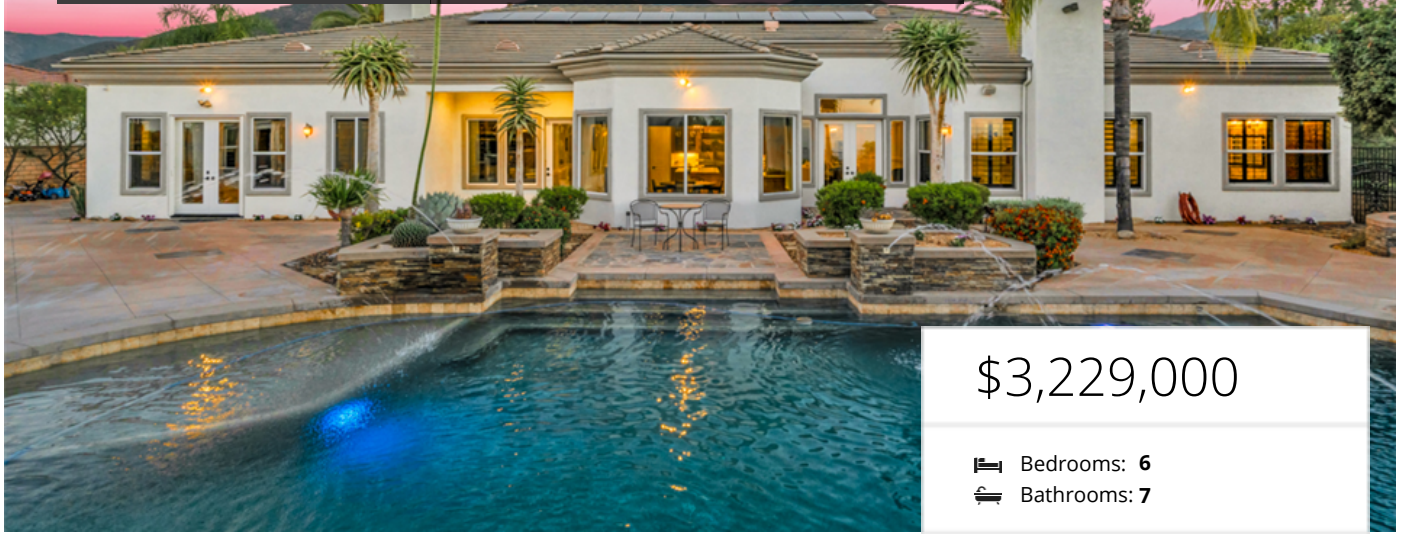

Elegant Amberhill Estate "PRICE Reduced"!

1631 Zurita Circle, Corona, CA 92881

\$3,229,000

🛏 Bedrooms: 6
🚿 Bathrooms: 7

EXTRAS:

- Living Space: 5,900 sq ft
- Lot Size: 25,700 sq ft

Property Description

Inland Empires Premiere Single Story Estate By "Amberhill"***Nearly 6,000 sq. ft. on over 1/2 acre Completely Fenced, *Corner, View Lot." Includes Separate Casita and a Paid Off 50 Panel Solar System. Gourmet Kitchen, Master Suite, Massive Pool and Spa with 9 Water Features, outdoor kitchen and the finest Upgrades one can image.